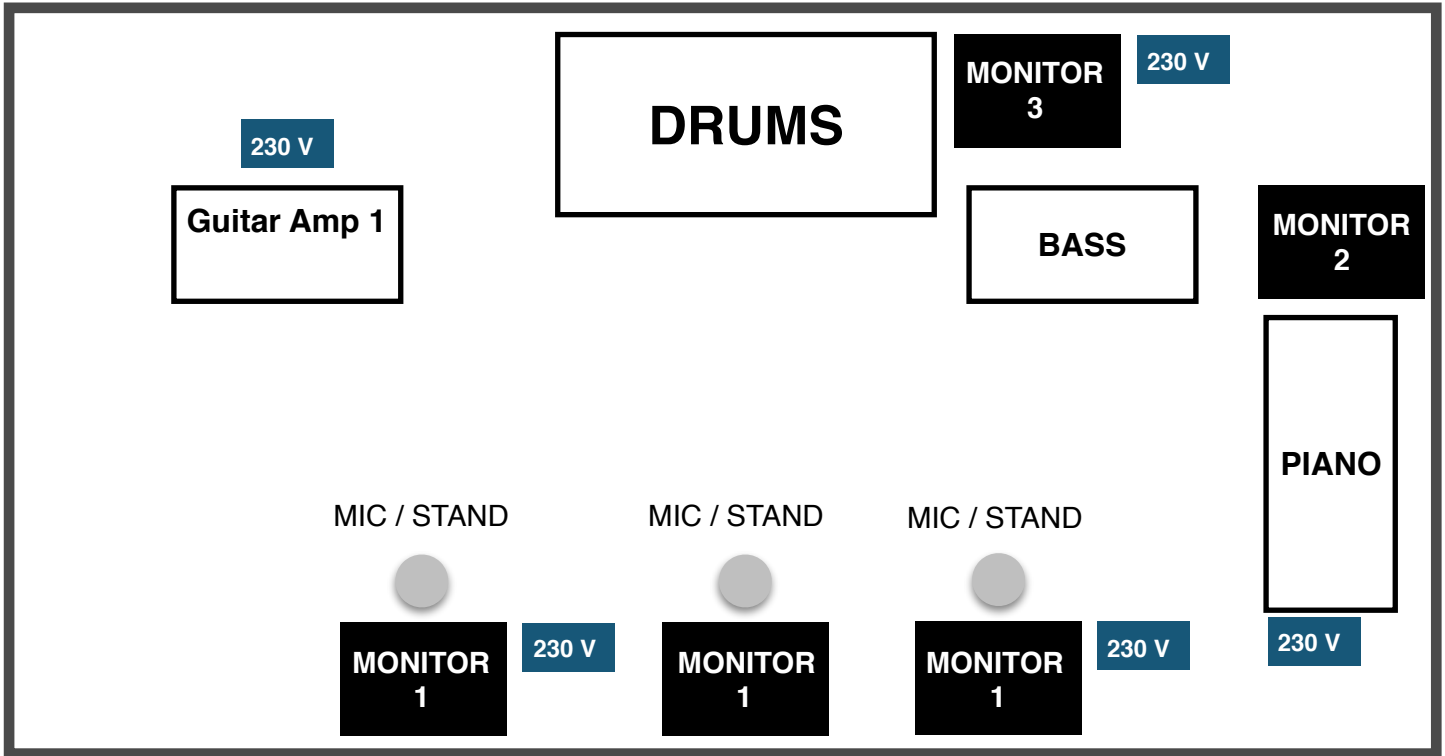

ELECTRIFIED SOUL

www.electrified-soul.com

CHAN.	INPUT	INSERT
01	Kick	Gate
02	Snare	Kompressor
03	HiHat	
04	Tom 1	Gate
05	Tom 2	Gate
06	Tom 3	Gate
07	Tom 4	Gate
08	OH Stage r	
09	OH Stage l	
10	Bass DI	Kompressor
11	Piano 1	
12	Piano 2	
13	Guitar 1	E609 bev.
14	Vocals left	Kompressor
15	Vocals right	Kompressor
16	Vocals main	Kompressor